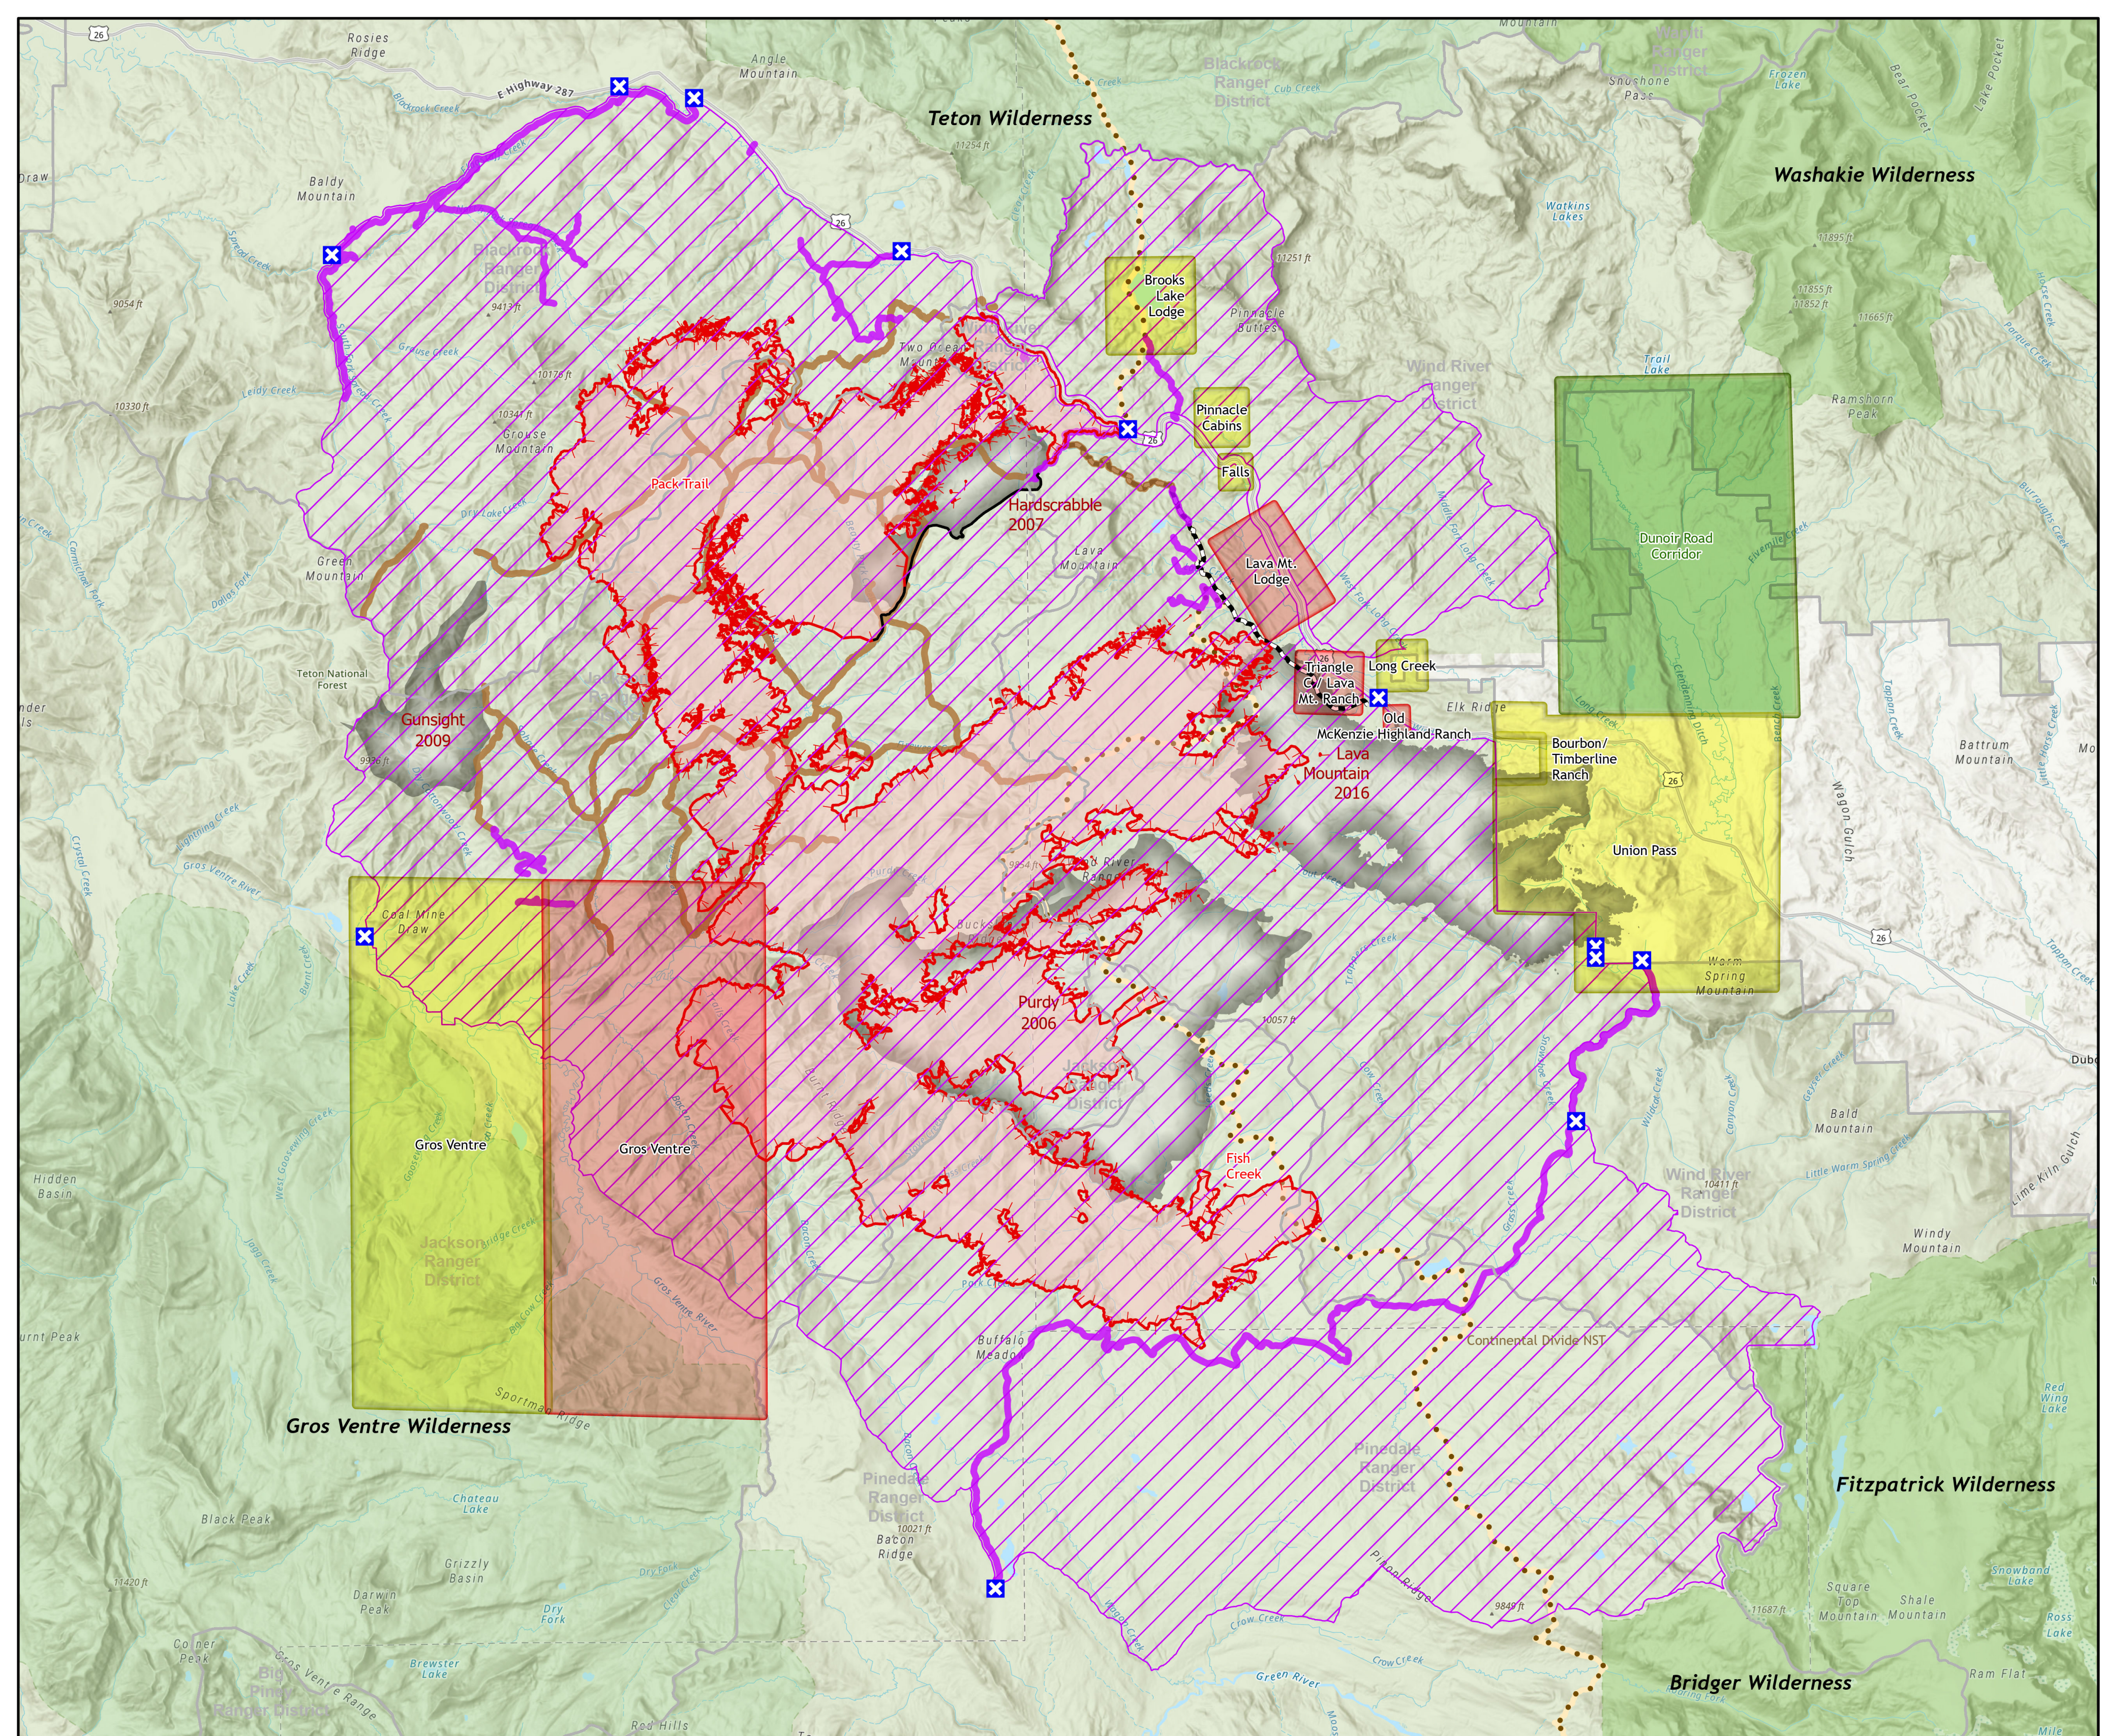

Public Info Map

Pack Trail Fire

WY-BTF-002439

October 14, 2024

77,559 Acres as of
10/13 | 23:53

- Contained
- Uncontained
- Wildfire Perimeter
- Fire History
- Evacuation Warnings
 - Ready
 - Set
 - Go
- Fire Closure Order #04-03-24-316
 - Closure Area
 - Closed Road
 - Closed Trail
 - Closure Point
 - Continental Divide
 - National Scenic Trail
 - USFS Wilderness

Miles

Kilometers

1:120,000