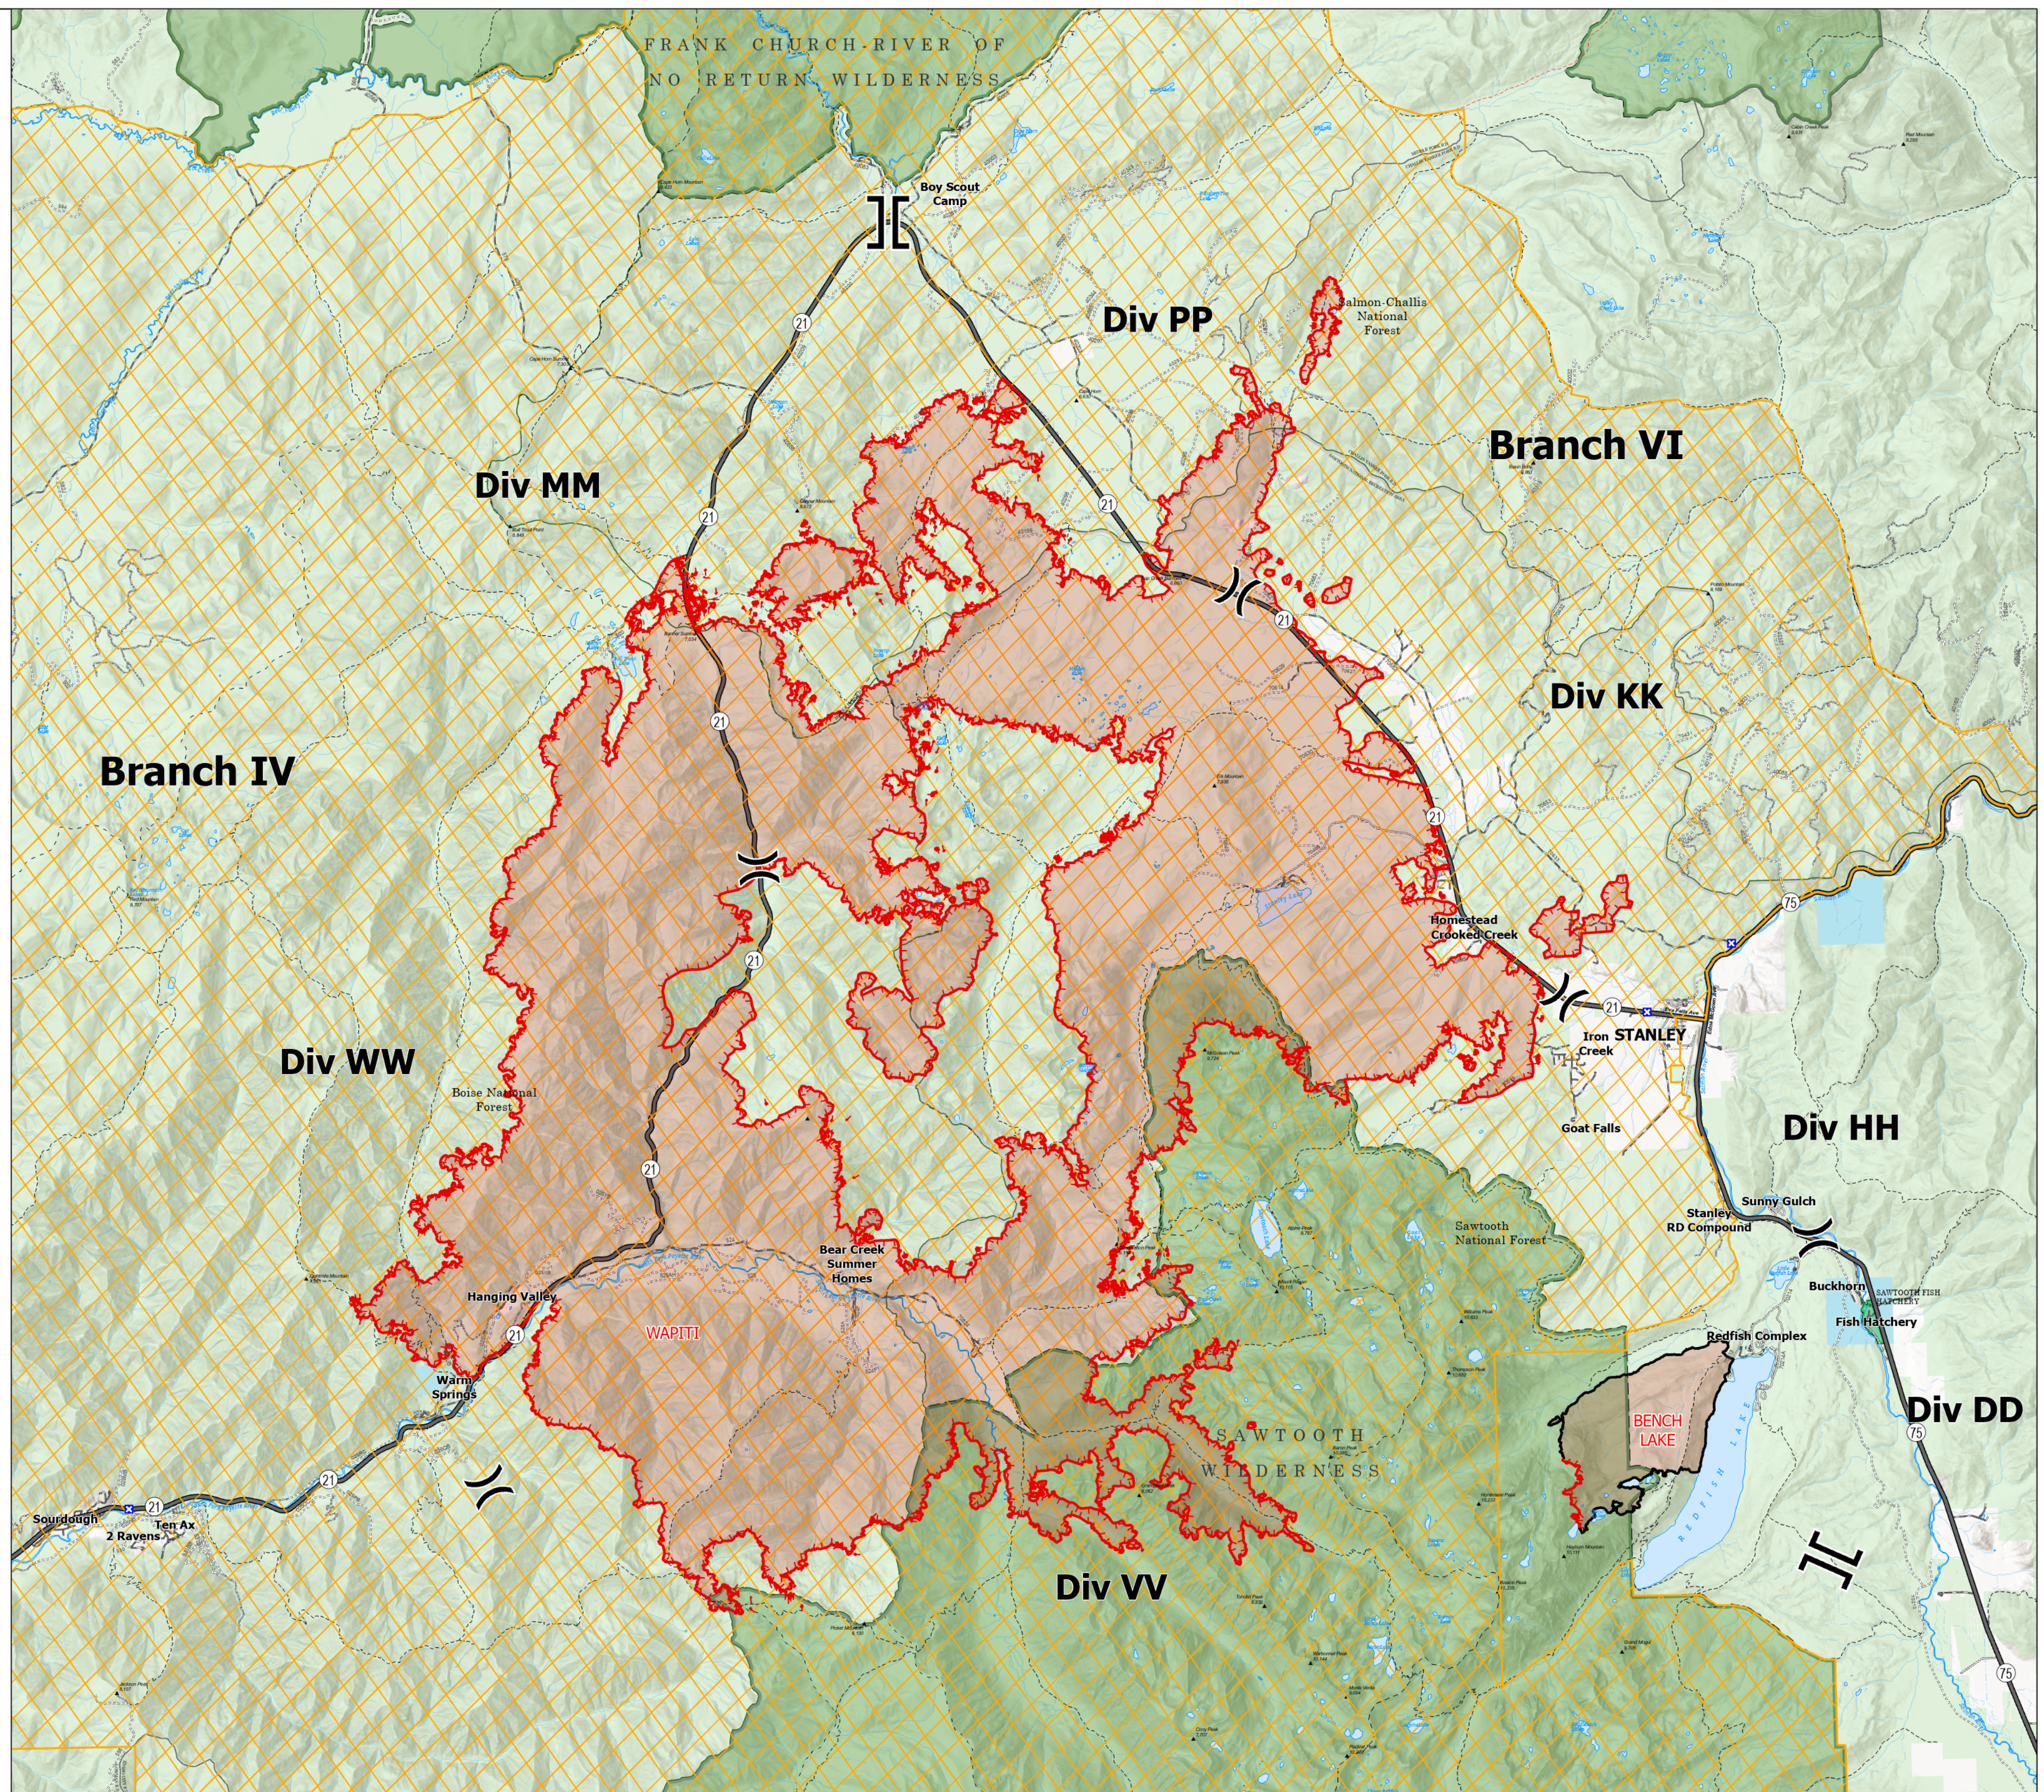

Public Information

8/29/2024 Day

WAPITI
ID-BOF-000683
89,714 Acres

- ⌘ Division Break
- ⌘ Branch Break
- ⊠ Closure
- Contained
- Uncontained
- Wildfire Perimeter
- Closure Areas
- Highway
- Road, Paved
- Road, Dirt/Gravel
- FS Closed Road
- FS Wilderness Boundary
- Other Designated Boundary
- Forest Service Land
- State Lands
- U.S. Fish Wildlife Service Lands

1:100,000 | rmcimt1 | 8/29/2024 0648
North American 1983 Datum, Lat/Long Grid