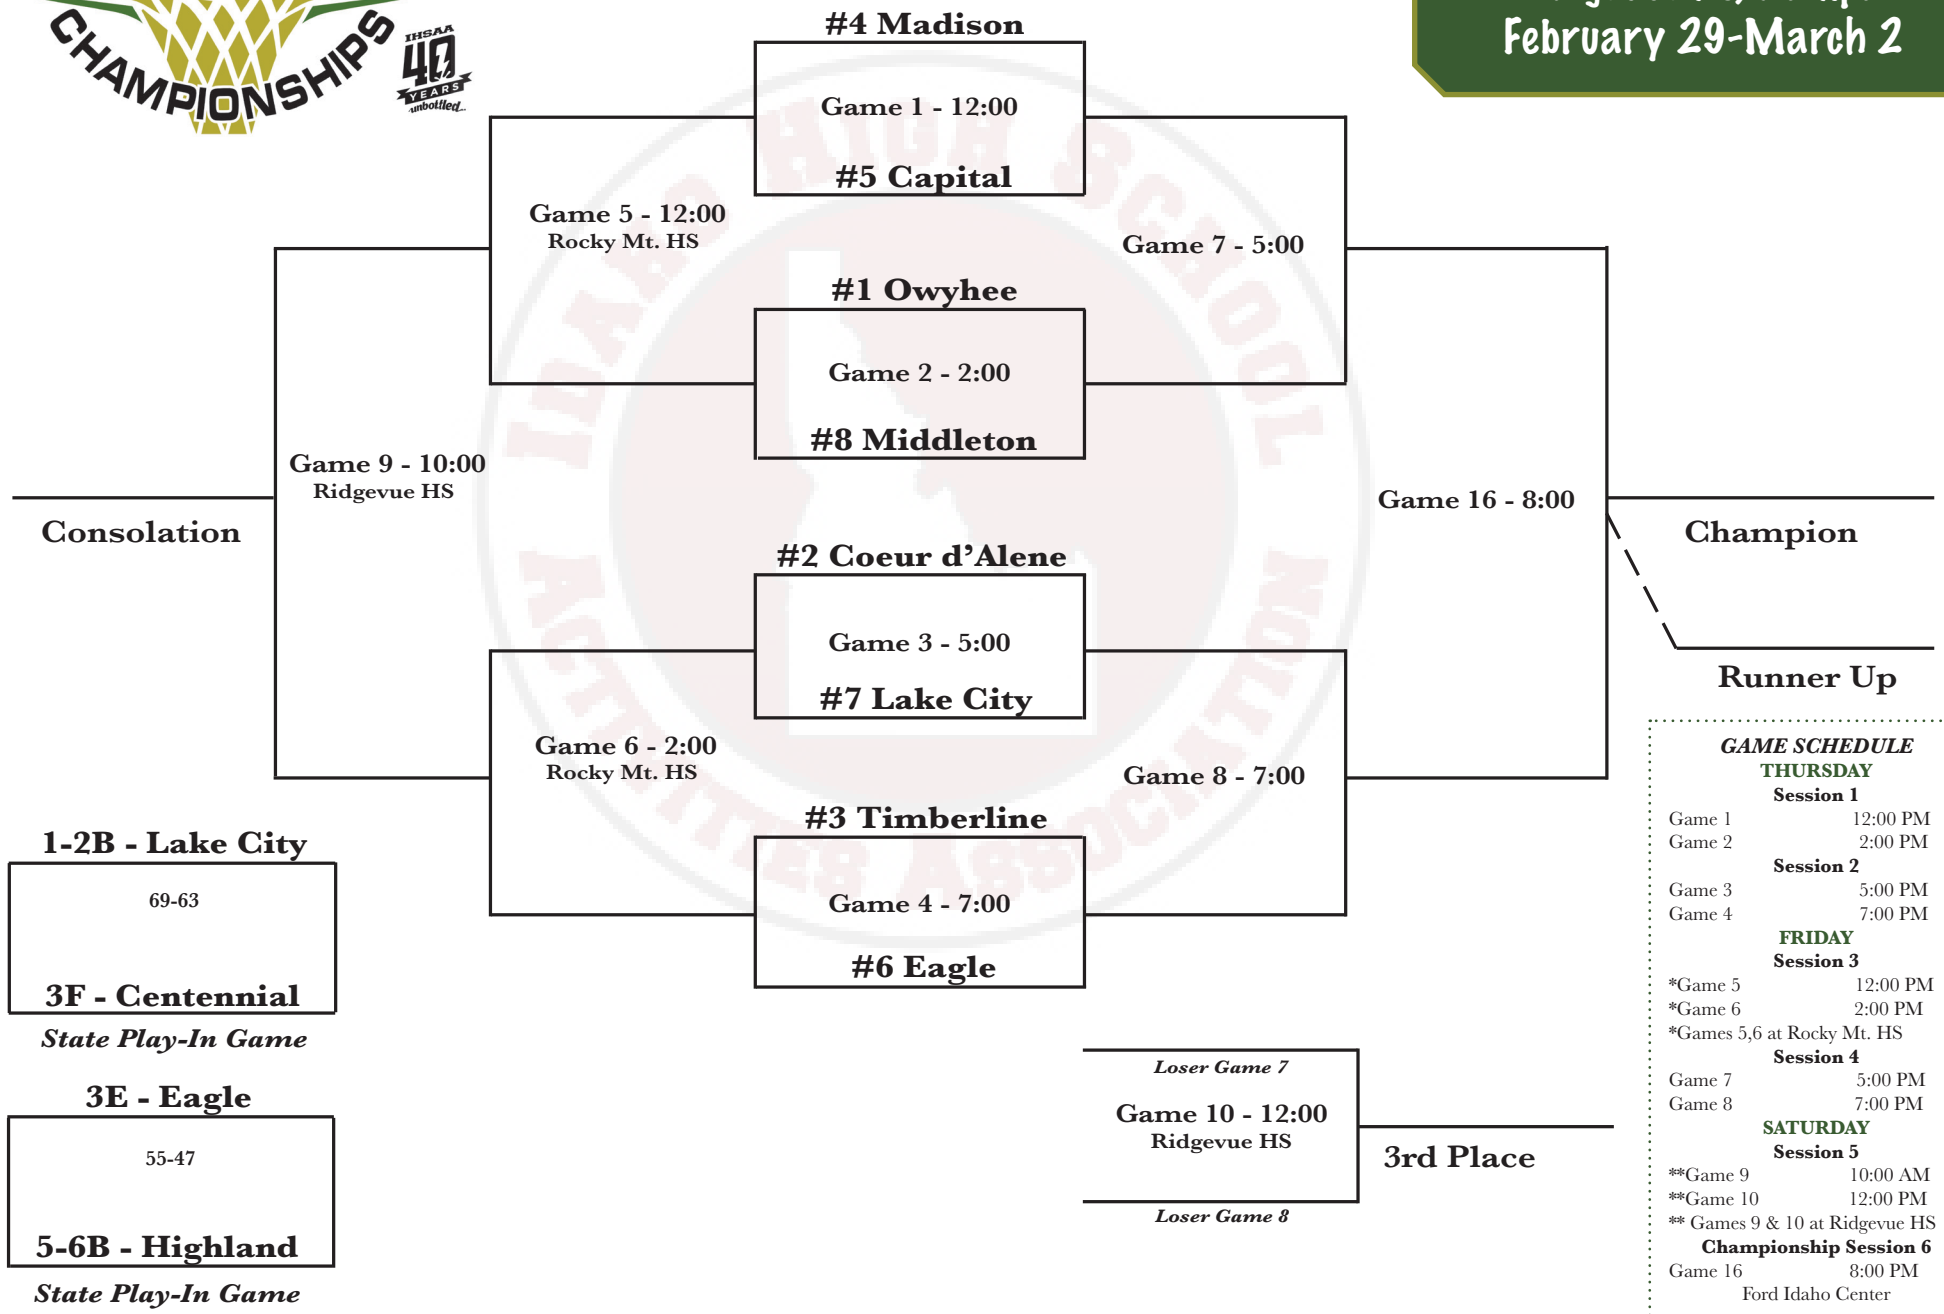

**5A Boys**  
 Ford Idaho Center, Nampa  
 Rocky Mt. HS, Meridian  
 Ridgevue HS, Nampa  
 February 29-March 2

**GAME SCHEDULE**

**THURSDAY**

**Session 1**

Game 1 12:00 PM  
 Game 2 2:00 PM

**Session 2**

Game 3 5:00 PM  
 Game 4 7:00 PM

**FRIDAY**

**Session 3**

\*Game 5 12:00 PM  
 \*Game 6 2:00 PM  
 \*Games 5,6 at Rocky Mt. HS

**Session 4**

Game 7 5:00 PM  
 Game 8 7:00 PM

**SATURDAY**

**Session 5**

\*\*Game 9 10:00 AM  
 \*\*Game 10 12:00 PM  
 \*\* Games 9 & 10 at Ridgevue HS

**Championship Session 6**

Game 16 8:00 PM  
 Ford Idaho Center