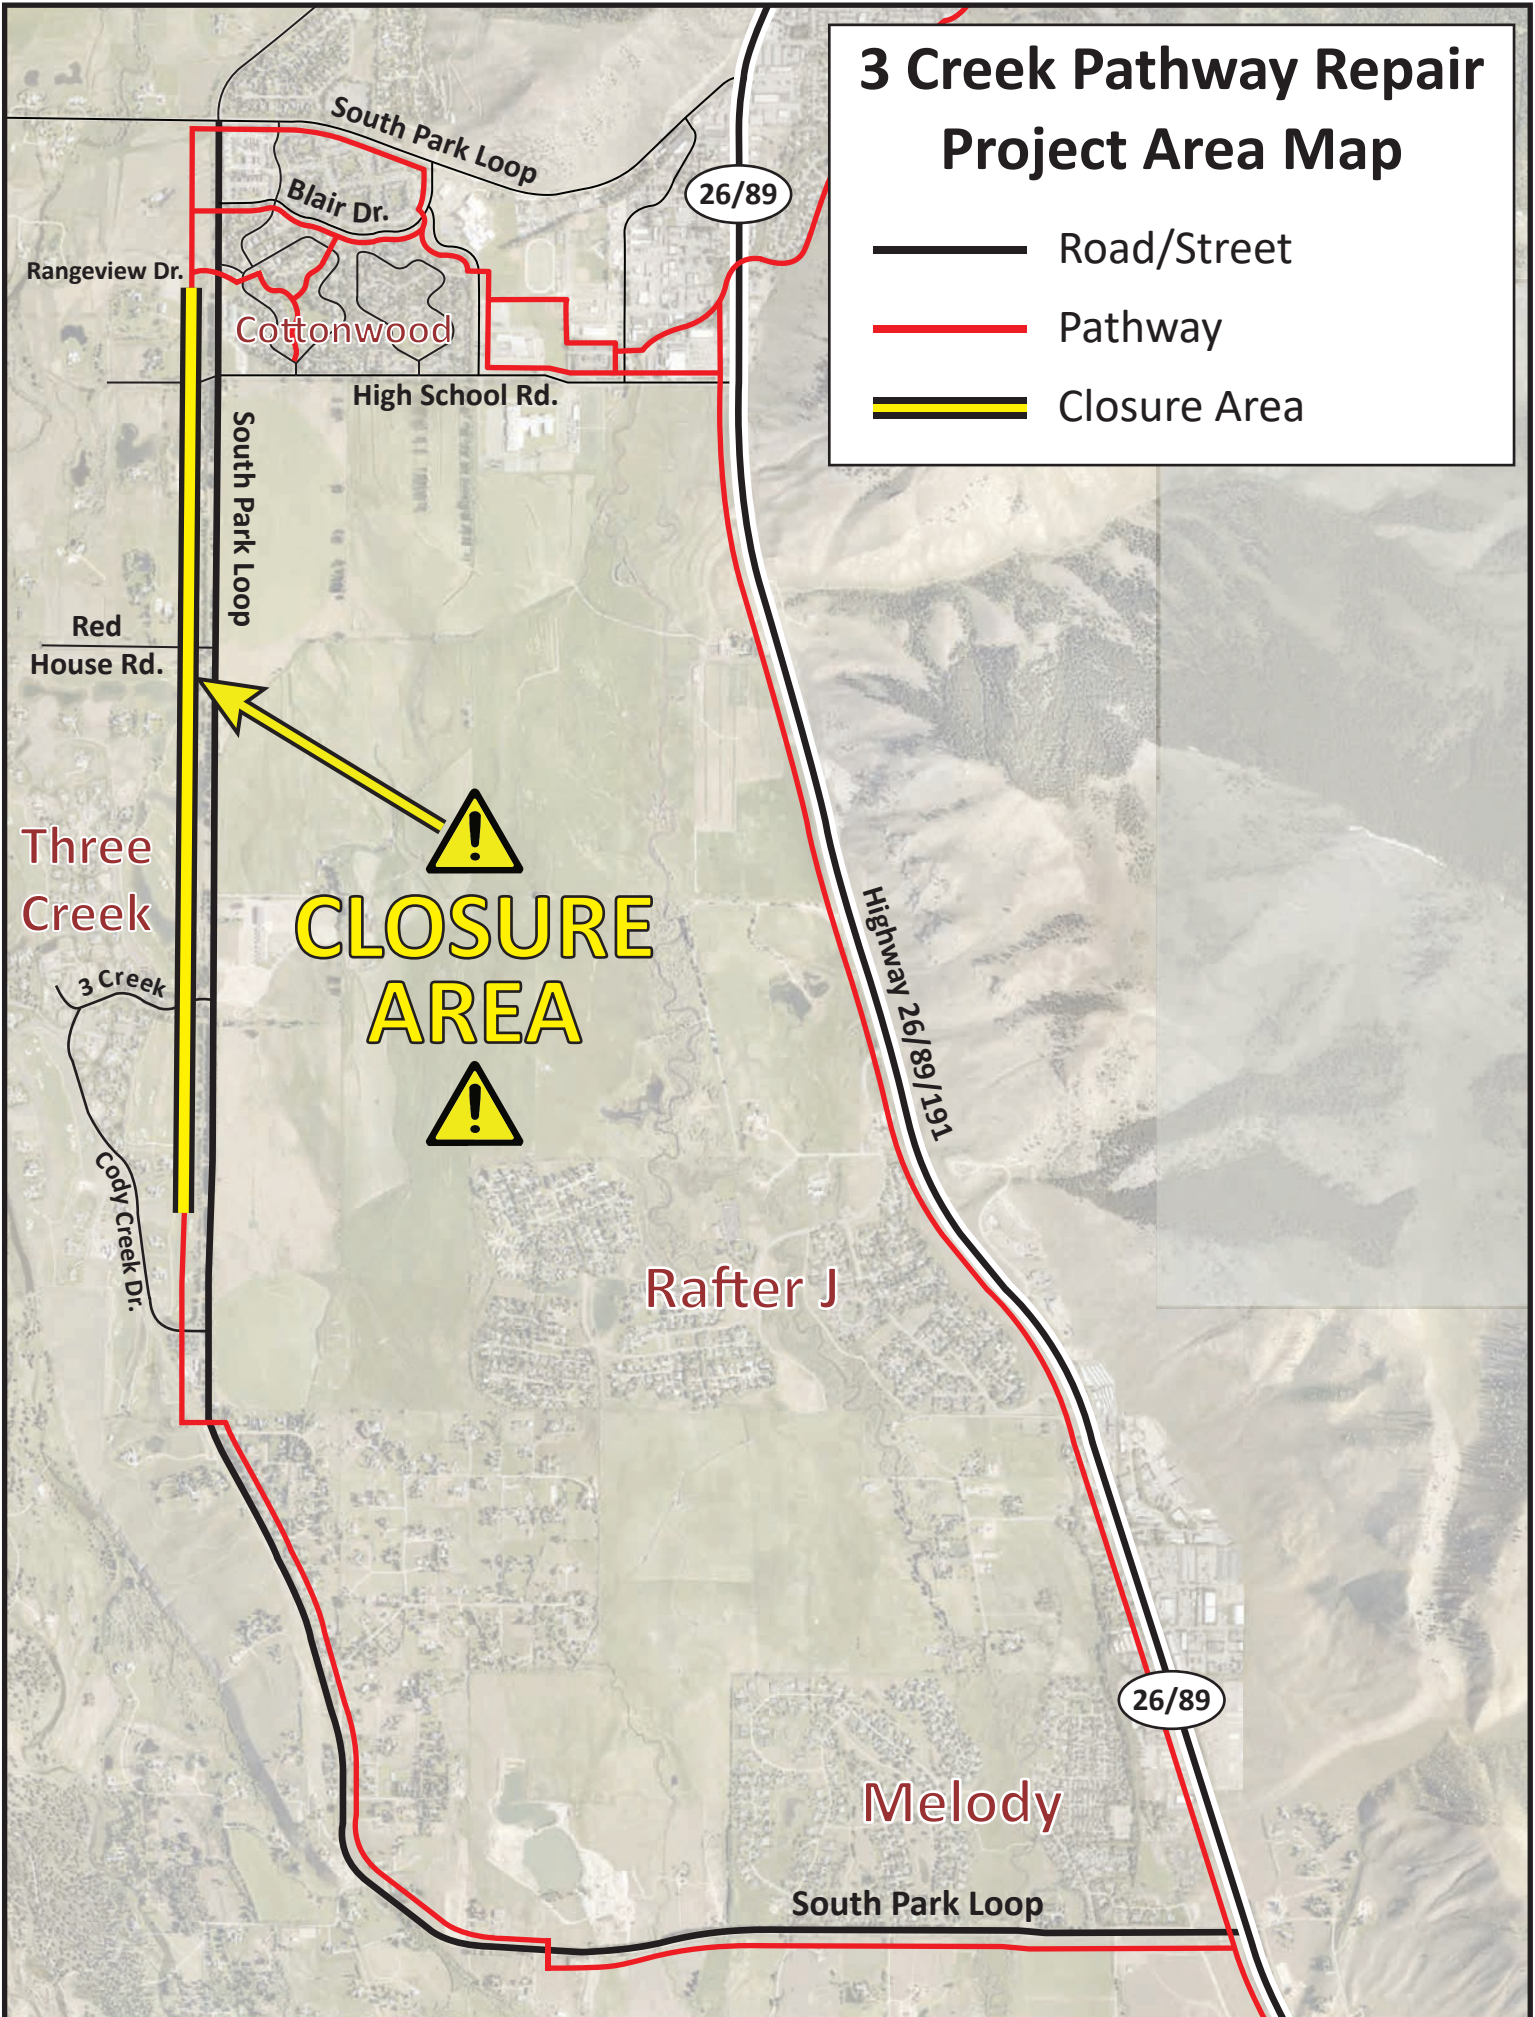

# 3 Creek Pathway Repair Project Area Map

- Road/Street
- Pathway
- ▬ Closure Area

**CLOSURE AREA**

Rangeview Dr.

South Park Loop

Blair Dr.

26/89

Cottonwood

High School Rd.

South Park Loop

Red House Rd.

Three Creek

3 Creek

Cody Creek Dr.

Highway 26/89/191

Rafter J

26/89

Melody

South Park Loop