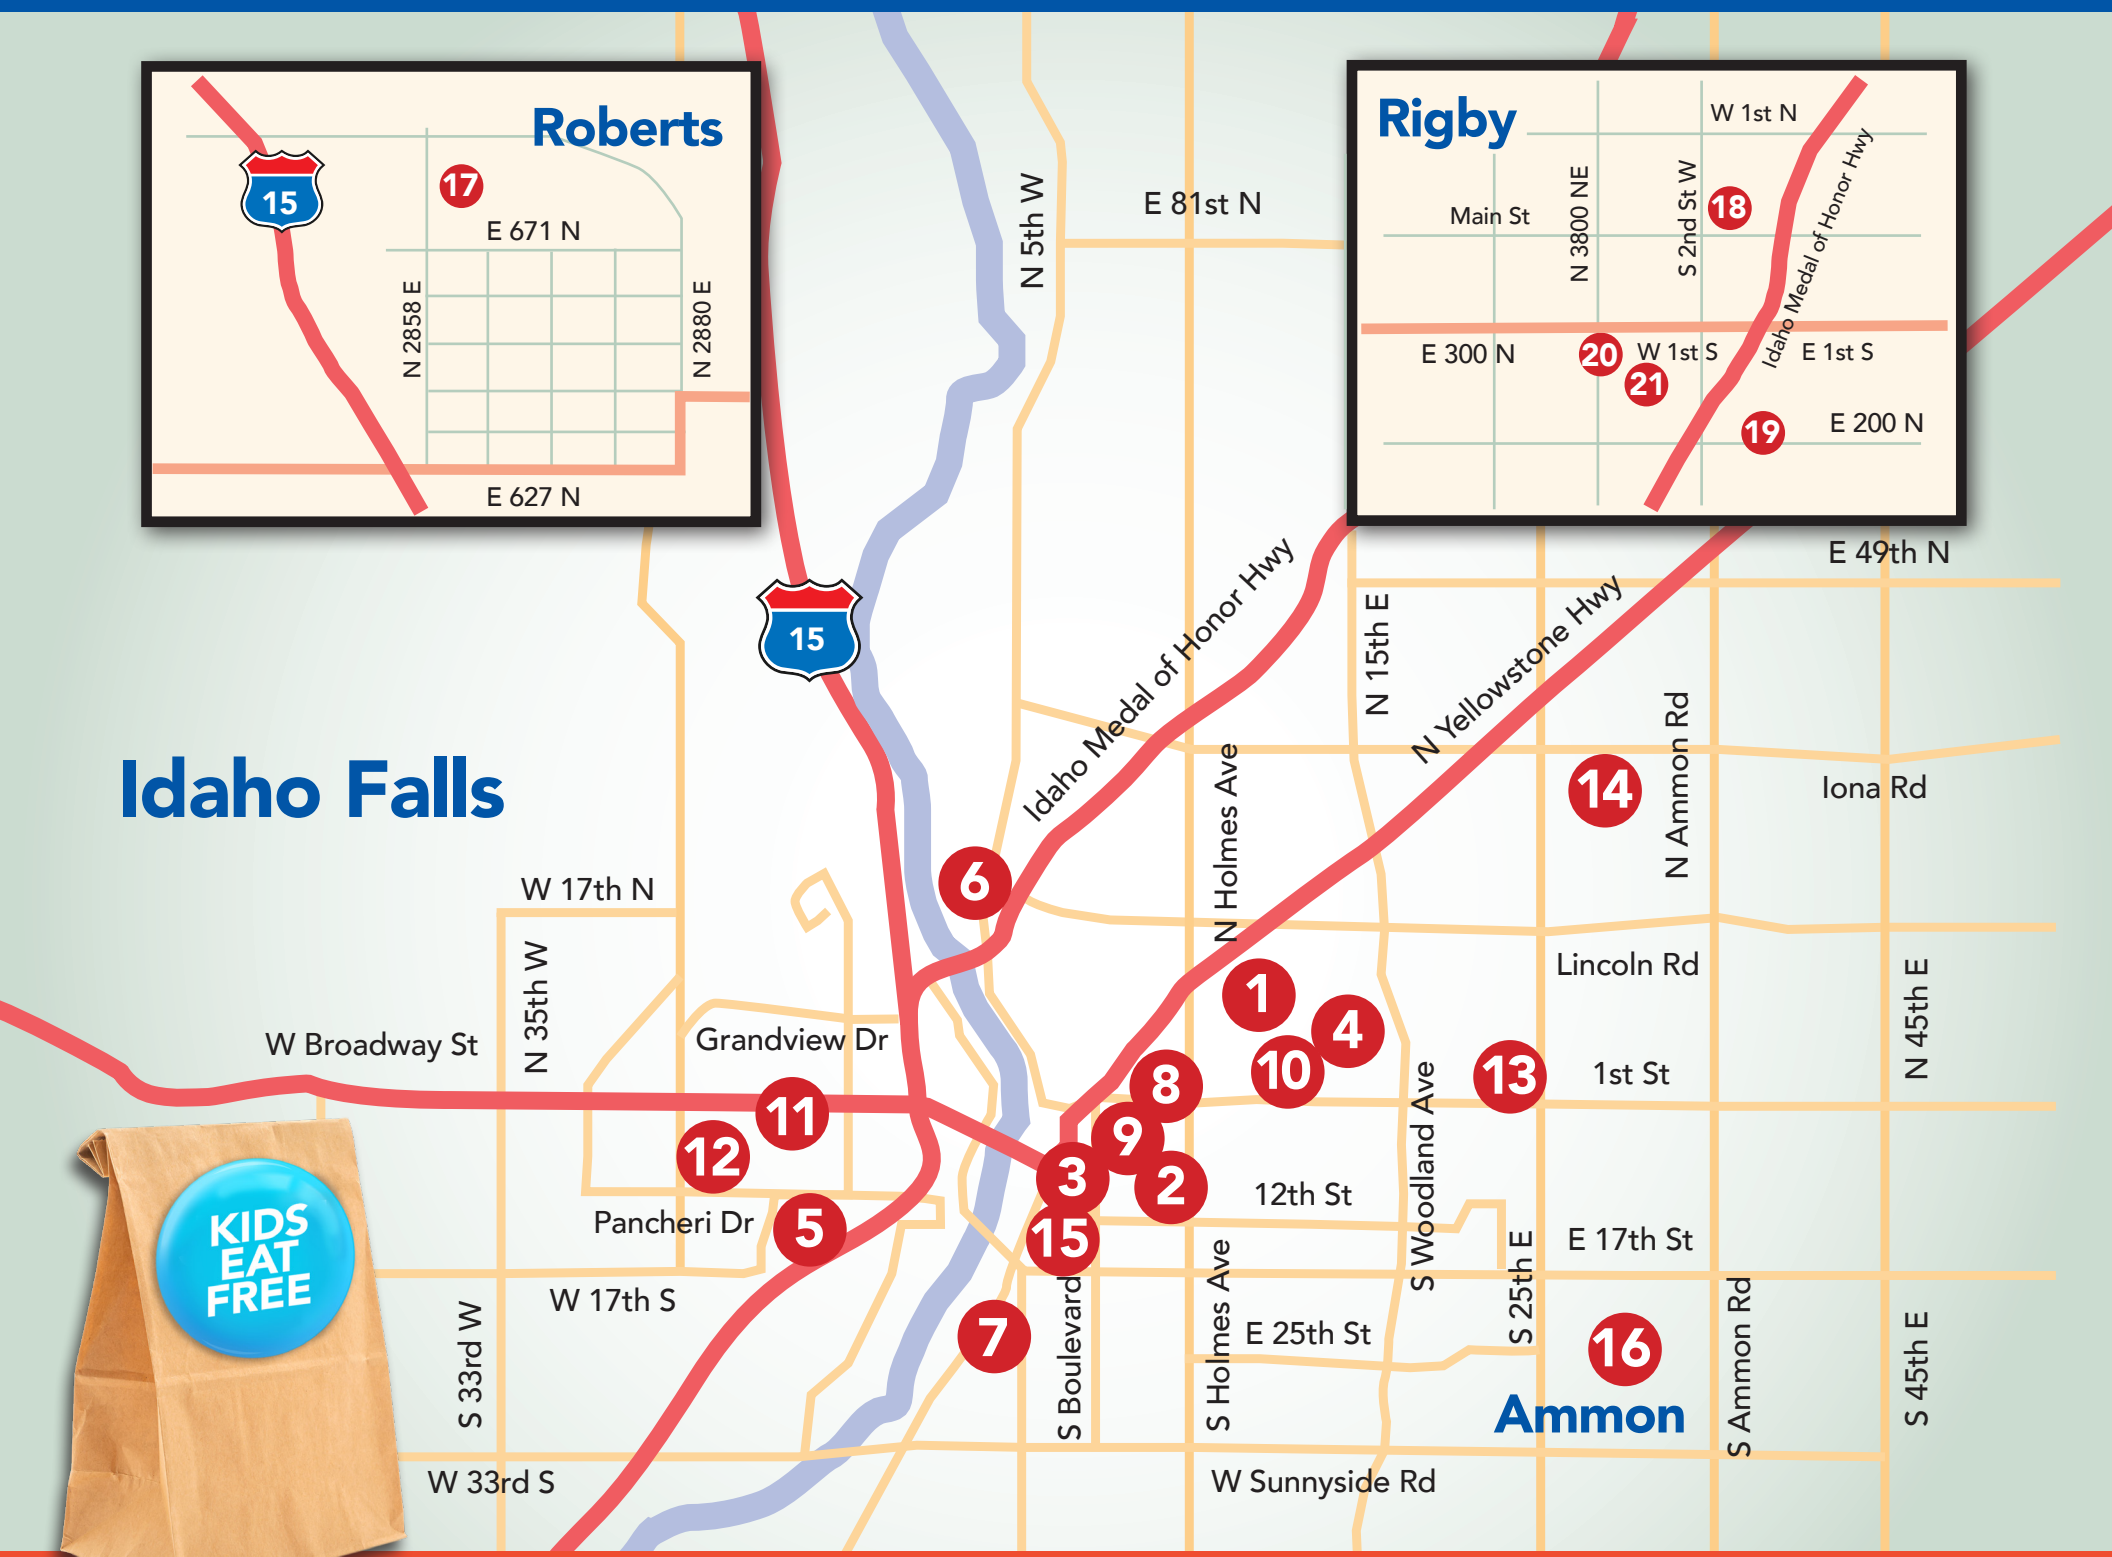

## Idaho Falls

### 6. IF Rescue Mission (City of Refuge)

Ongoing  
 Everyday 6:00 pm  
 840 Park Ave, Idaho Falls  
 All Ages; Open house style, suggested to come early

### 8. Trinity United Methodist Church

Ongoing  
 Everyday: 9am-3pm, 6:30-8pm  
 237 N. Water Ave., Idaho Falls  
 All Ages, Kids allowed if adult with them; hygiene and stocked showers also available

### 15. IF Soup Kitchen

Ongoing  
 Everyday: 12-1pm  
 301 South Boulevard, Idaho Falls  
 All Ages